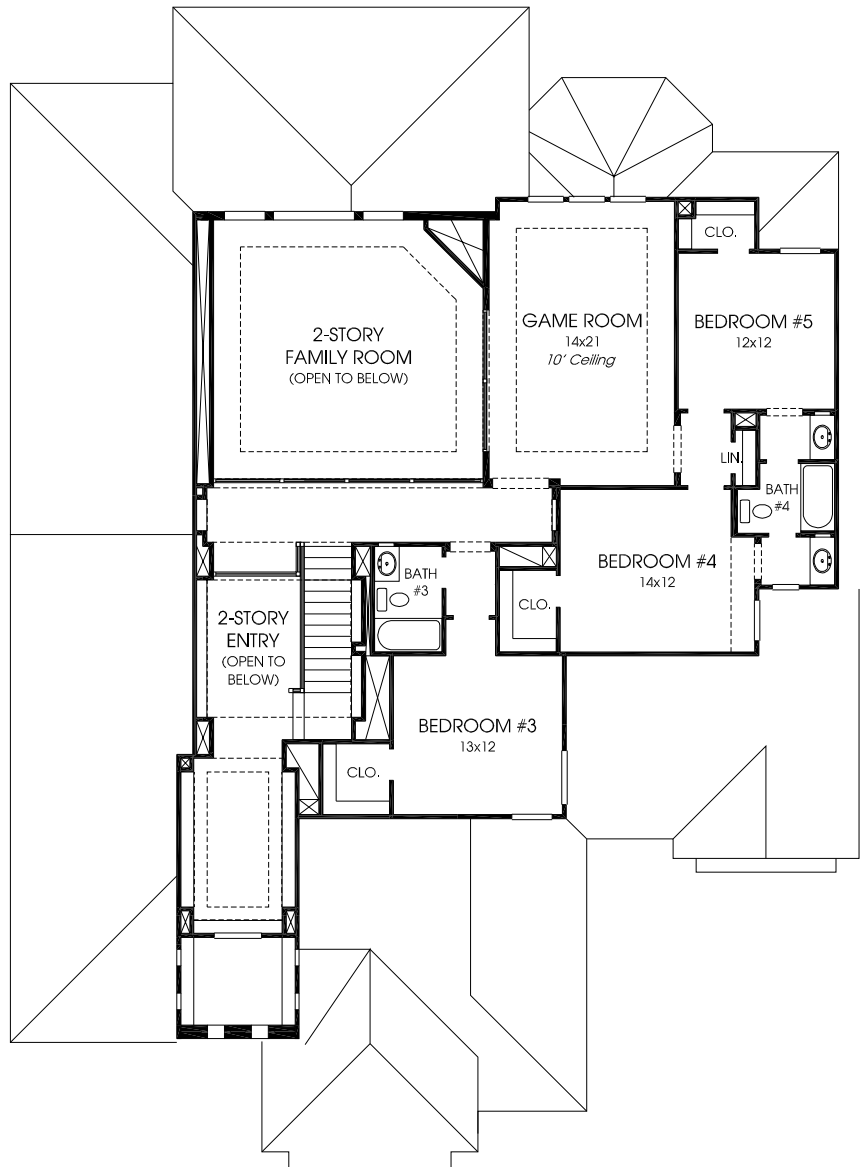

DESIGNS

Design 4005S

This home contains approximately 4,005 square feet.*

*See Page 2 for Details and Disclaimers.
© Perry Homes, LLC 2019

08/29/2019
(70' CL)

Design 4005S E-1
Includes Large Front Porch

Design 4005S E-2
Includes Large Front Porch

This design, as originally designed and prior to any changes you make, is estimated to yield approximately the number of square feet shown on page 1. All dimensions are approximate. Square footage may vary based on as-built dimensions, configurations, plan options and/or the method of calculation. Designs are not-to-scale, and are conceptual illustrations that may differ from construction plans or completed improvements. A design may depict features not available on all homesites or in all communities. Perry Homes reserves the right to make changes in plans and specifications, and to substitute material of similar quality. Prices, terms, promotions, plans, dimensions, features, options, amenities, elevations, designs, square footages, specifications, materials, and availability of homes or communities are subject to change without notice or obligation. All obligations will be governed by a written contract. This design does not constitute a commitment to build a particular floor plan or home in any given community. Some floor plans, options, and/or elevations may not be available on certain homesites or in a particular community and may require additional charges. Please check with Perry Homes to verify current offerings in the communities you are considering. This rendering is the property of Perry Homes, LLC. Any reproduction or exhibition is strictly prohibited.
 © Perry Homes, LLC 2019