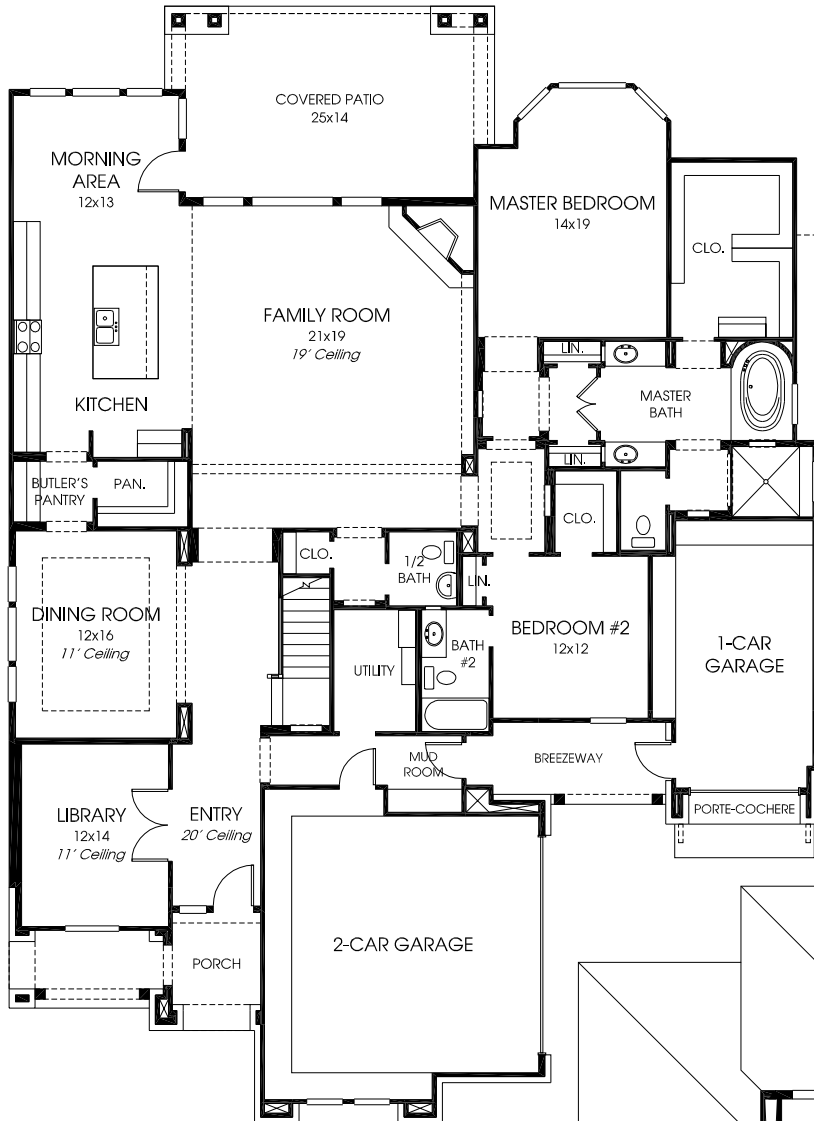

DESIGNS

Design 4005S

This home contains approximately 4,005 square feet.*

*See Page 2 for Details and Disclaimers.
© Perry Homes, LLC 2019

08/29/2019
(70' CL)

Design 4005S E-1
Includes Large Front Porch

Design 4005S E-2
Includes Large Front Porch

This design, as originally designed and prior to any changes you make, is estimated to yield approximately the number of square feet shown on page 1. All dimensions are approximate. Square footage may vary based on as-built dimensions, configurations, plan options and/or the method of calculation. Designs are not-to-scale, and are conceptual illustrations that may differ from construction plans or completed improvements. A design may depict features not available on all homesites or in all communities. Perry Homes reserves the right to make changes in plans and specifications, and to substitute material of similar quality. Prices, terms, promotions, plans, dimensions, features, options, amenities, elevations, designs, square footages, specifications, materials, and availability of homes or communities are subject to change without notice or obligation. All obligations will be governed by a written contract. This design does not constitute a commitment to build a particular floor plan or home in any given community. Some floor plans, options, and/or elevations may not be available on certain homesites or in a particular community and may require additional charges. Please check with Perry Homes to verify current offerings in the communities you are considering. This rendering is the property of Perry Homes, LLC. Any reproduction or exhibition is strictly prohibited.
 © Perry Homes, LLC 2019