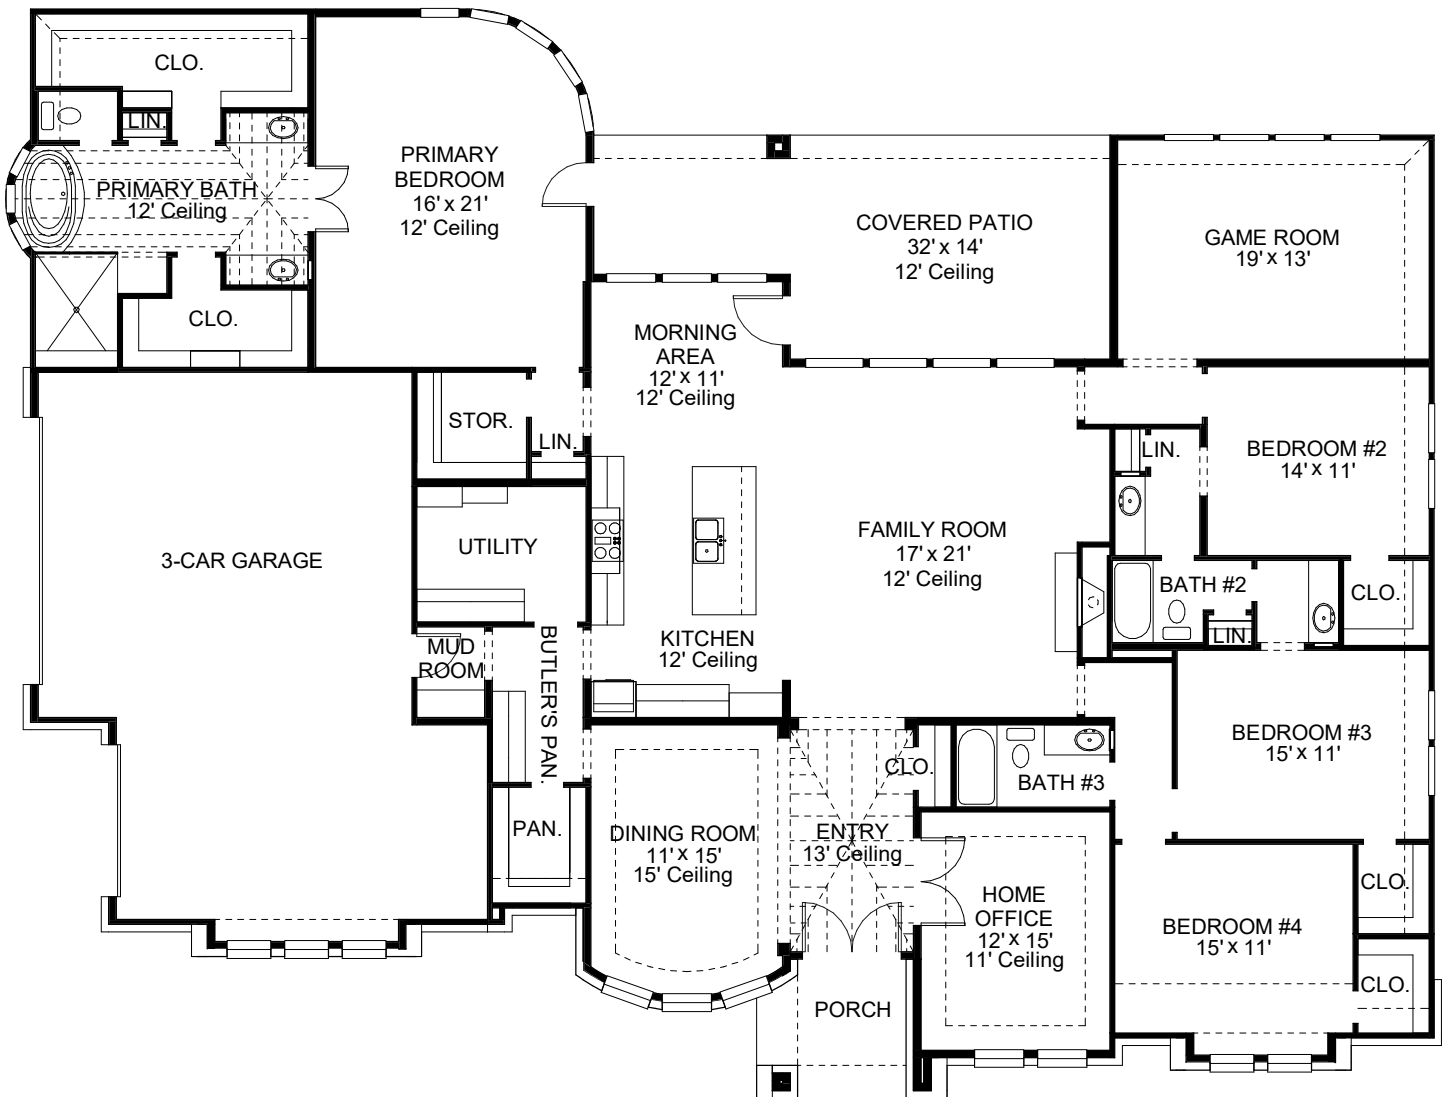

DESIGNS

Design 3494S

This home contains approximately 3,494 square feet.*

*See Page 2 for Details and Disclaimers.
© Perry Homes, LLC 2019

12/29/2023 12:34:00 PM
(CL ACRE)

DESIGN 3494S E-1

DESIGN 3494S E-2

DESIGN 3494S E-3

This design, as originally designed and prior to any changes you make, is estimated to yield approximately the number of square feet shown on page 1. All dimensions are approximate. Square footage may vary based on as-built dimensions, configurations, plan options and/or the method of calculation. Designs are not-to-scale, and are conceptual illustrations that may differ from construction plans or completed improvements. A design may depict features not available on all homesites or in all communities. Perry Homes reserves the right to make changes in plans and specifications, and to substitute material of similar quality. Prices, terms, promotions, plans, dimensions, features, options, amenities, elevations, designs, square footages, specifications, materials, and availability of homes or communities are subject to change without notice or obligation. All obligations will be governed by a written contract. This design does not constitute a commitment to build a particular floor plan or home in any given community. Some floor plans, options, and/or elevations may not be available on certain homesites or in a particular community and may require additional charges. Please check with Perry Homes to verify current offerings in the communities you are considering. This rendering is the property of Perry Homes, LLC. Any reproduction or exhibition is strictly prohibited.